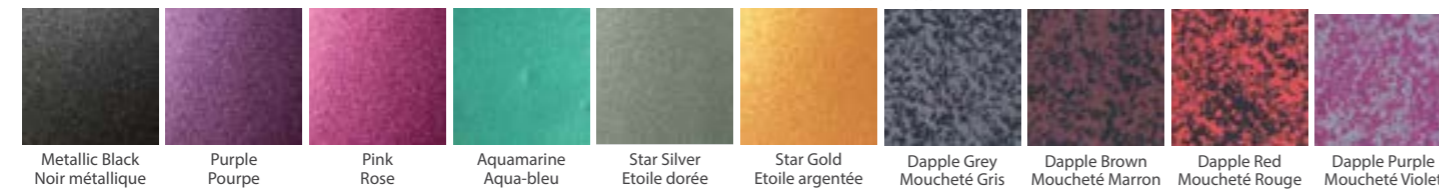

cityscape - gair

Colours + Finishes

BS4800 and RAL Classic: Full colour range in polished gloss, satin, matt and textured matt finishes.
 Standard colours: All finishes.
 Polished Metallics: All finishes.
 Textured Metallics: All finishes.
 Polished Pearlescents: All finishes.
 Polished Stardust: All finishes.
 Natural: All finishes. (Not recommended for seats)
 Dapple: All finishes.
 Vintage Metal: All finishes.
 Premium Stone: All finishes.
 See Finishes page for all colour and finish options.

cityscape - mora

Colours + Finishes

BS4800 and RAL Classic: Full colour range in polished gloss, satin, matt and textured matt finishes.

Standard colours: All finishes.

Polished Metallics: All finishes.

Textured Metallics: All finishes.

Polished Pearlescents: All finishes.

Polished Stardust: All finishes.

Natural: All finishes. (Not recommended for seats)

Dapple: All finishes.

Vintage Metal: All finishes

Premium Stone: All finishes.

See Finishes page for all colour and finish options.

Standard Colours - Couleurs standards

Vintage Metal - Métal vintage

Polished Metallics - Métallique polie

Textured Metallics - Métallique texturée

Polished Pearlescents - Perlé polie

Polished Stardust - Stardust polie