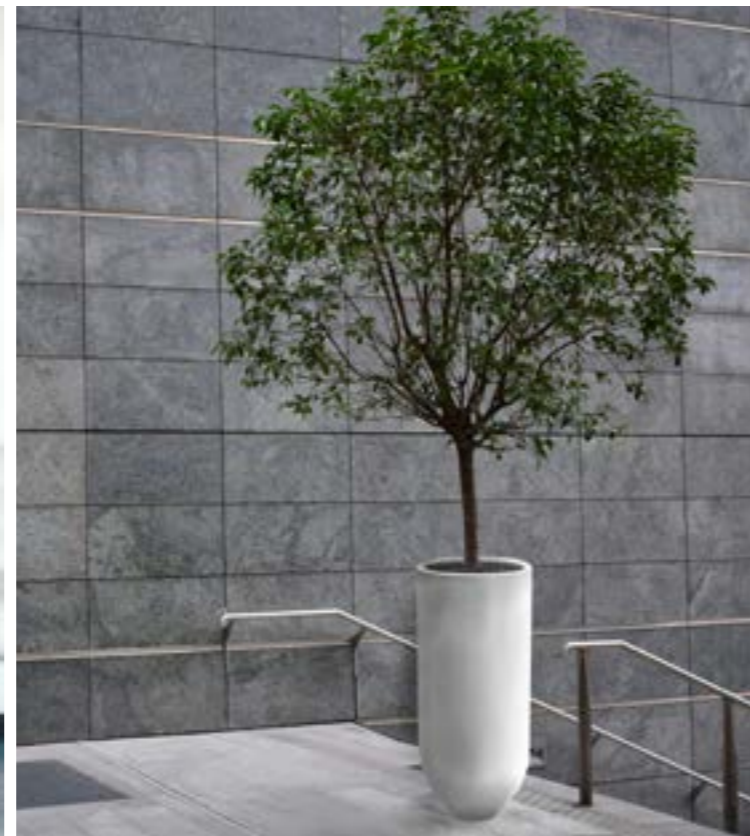

cityscape - tulla

Colours + Finishes

BS4800 and RAL Classic: Full colour range in polished gloss, satin, matt and textured matt finishes.

Standard colours: All finishes.

Polished Metallics: All finishes.

Textured Metallics: All finishes.

Polished Pearlescents: All finishes.

Polished Stardust: All finishes.

Natural: All finishes. (Not recommended for seats)

Dapple: All finishes.

Vintage Metal: All finishes

Premium Stone: All finishes.

See Finishes page for all colour and finish options.

Code		
TULL01	500/285 x 750	394mm
TULL02	500/280 x 900	394mm
TULL03	550/294 x 1200	445mm
TULL04	650/341 x 1500	545mm

cityscape - mora

Colours + Finishes

BS4800 and RAL Classic: Full colour range in polished gloss, satin, matt and textured matt finishes.

Standard colours: All finishes.

Polished Metallics: All finishes.

Textured Metallics: All finishes.

Polished Pearlescents: All finishes.

Polished Stardust: All finishes.

Natural: All finishes. (Not recommended for seats)

Dapple: All finishes.

Vintage Metal: All finishes

Premium Stone: All finishes.

See Finishes page for all colour and finish options.

Code		
MORA01	900/519 x 380	686mm
MORA02	1200/692 x 480	921mm
MORA03	1500/865 x 550	1150mm
MORA04	1800/1038 x 650	1385mm