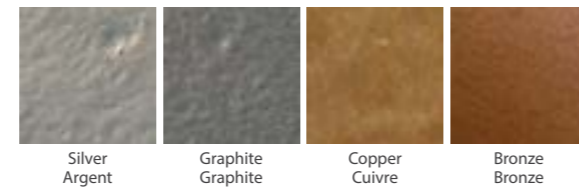

cityscape - gair

Colours + Finishes

BS4800 and RAL Classic: Full colour range in polished gloss, satin, matt and textured matt finishes.
 Standard colours: All finishes.
 Polished Metallics: All finishes.
 Textured Metallics: All finishes.
 Polished Pearlescents: All finishes.
 Polished Stardust: All finishes.
 Natural: All finishes. (Not recommended for seats)
 Dapple: All finishes.
 Vintage Metal: All finishes.
 Premium Stone: All finishes.
 See Finishes page for all colour and finish options.

cityscape - mora

Colours + Finishes

BS4800 and RAL Classic: Full colour range in polished gloss, satin, matt and textured matt finishes.

Standard colours: All finishes.

Polished Metallics: All finishes.

Textured Metallics: All finishes.

Polished Pearlescents: All finishes.

Polished Stardust: All finishes.

Natural: All finishes. (Not recommended for seats)

Dapple: All finishes.

Vintage Metal: All finishes

Premium Stone: All finishes.

See Finishes page for all colour and finish options.

Standard Colours - Couleurs standards

Vintage Metal - Métal vintage

Polished Metallics - Métallique polie

Textured Metallics - Métallique texturée

Polished Pearlescents - Perlé polie

Polished Stardust - Stardust polie