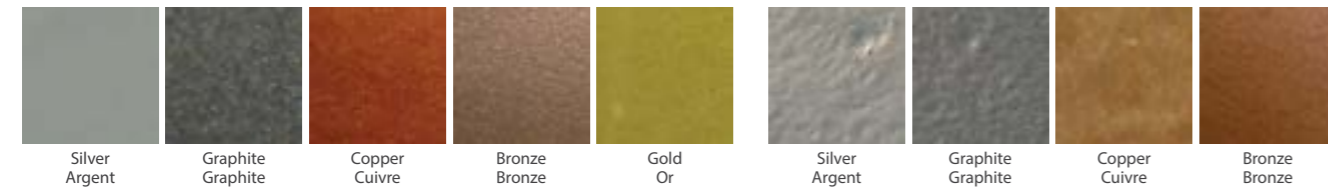

Standard colours: All finishes.

Polished Metallics: All finishes.

Textured Metallics: All finishes.

Polished Pearlescents: All finishes.

Polished Stardust: All finishes.

Natural: All finishes. (Not recommended for seats)

cityscape - mora

Colours + Finishes

BS4800 and RAL Classic: Full colour range in polished gloss, satin, matt and textured matt finishes.

Standard colours: All finishes.

Polished Metallics: All finishes.

Textured Metallics: All finishes.

Polished Pearlescents: All finishes.

Polished Stardust: All finishes.

Natural: All finishes. (Not recommended for seats)

Dapple: All finishes.

Vintage Metal: All finishes

Premium Stone: All finishes.

See Finishes page for all colour and finish options.

Standard Colours - Couleurs standards

Vintage Metal - Métal vintage

Polished Metallics - Métallique polie

Textured Metallics - Métallique texturée

Polished Pearlescents - Perlé polie

Polished Stardust - Stardust polie